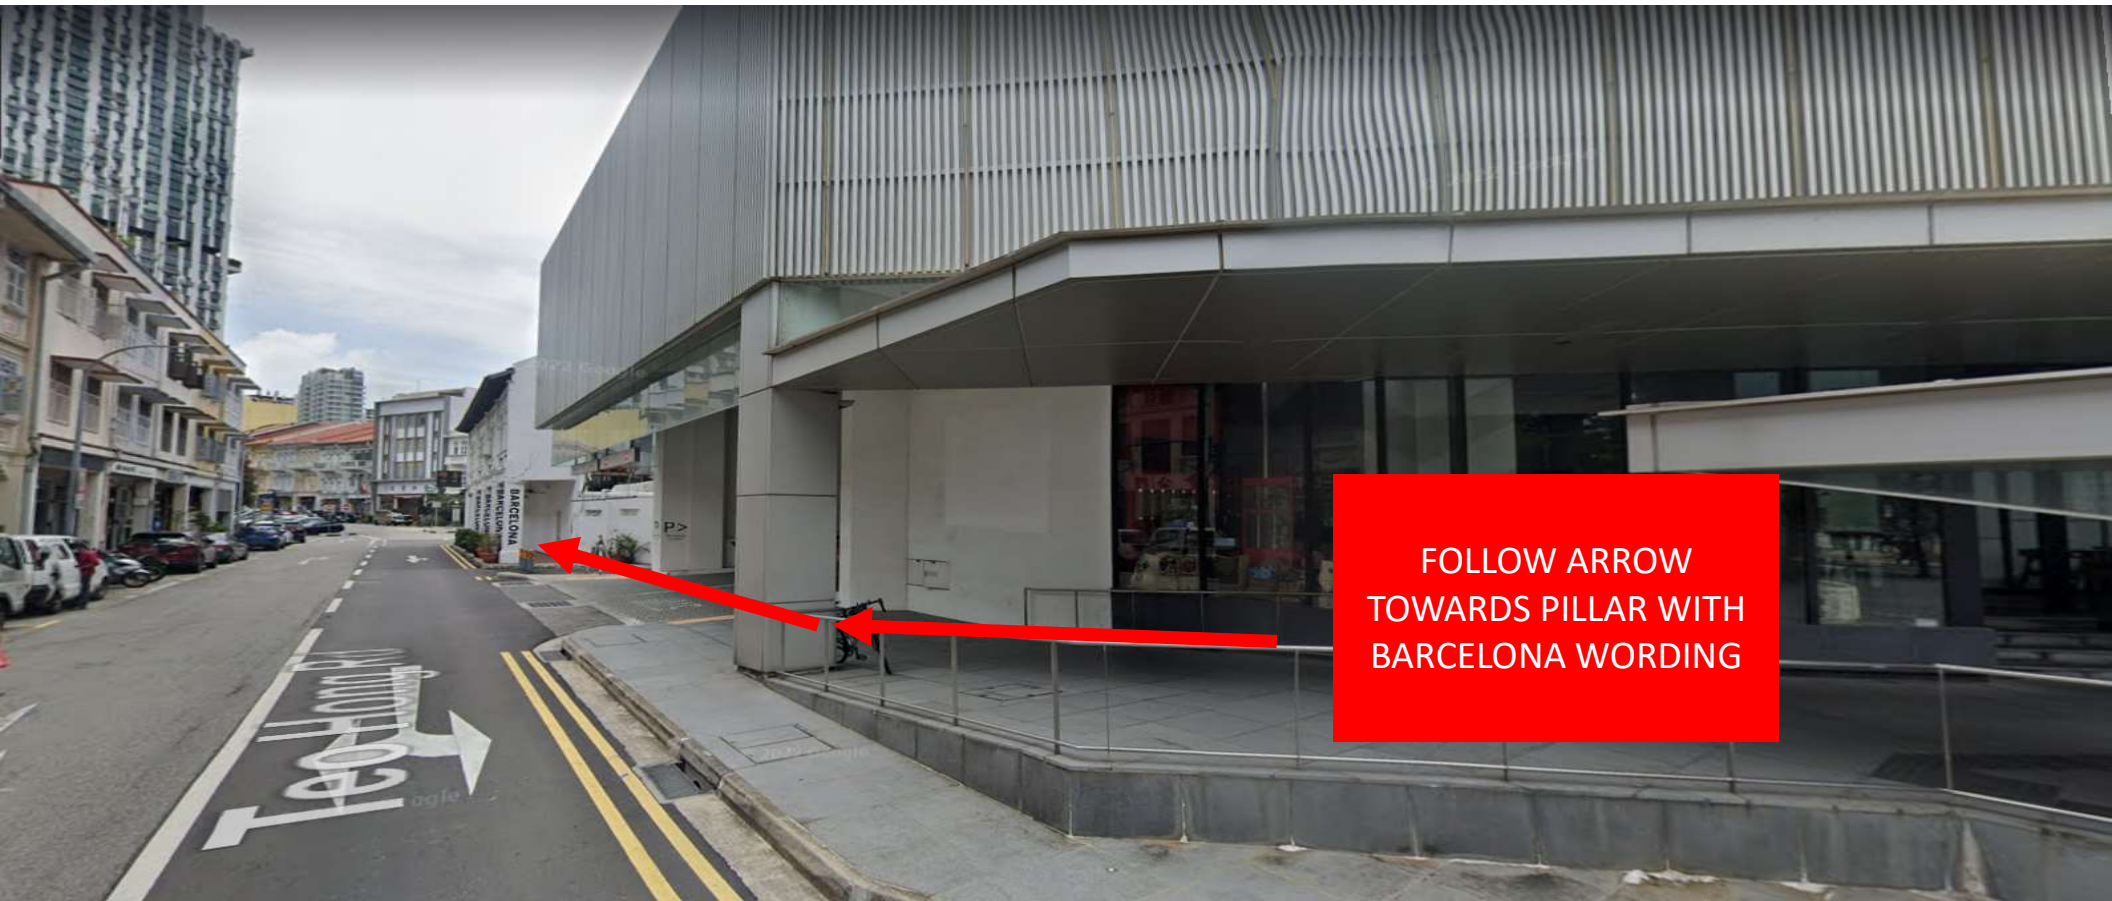

TRAVEL GUIDE TO *Blume* Beauty

OUTRAM PARK MRT
EXIT 4

ONCE EXIT FROM
ESCALATOR, TURN RIGHT

FOLLOW ARROW
TOWARDS PILLAR WITH
BARCELONA WORDING

YOU WILL SEE :
1) SBD ASIA PTE LTD OR
2) SHOP IN PINK
ACROSS THE ROAD

WE ARE LOCATED HERE ON THE
2ND FLOOR
(JUST BESIDE THE SHOP IN PINK)